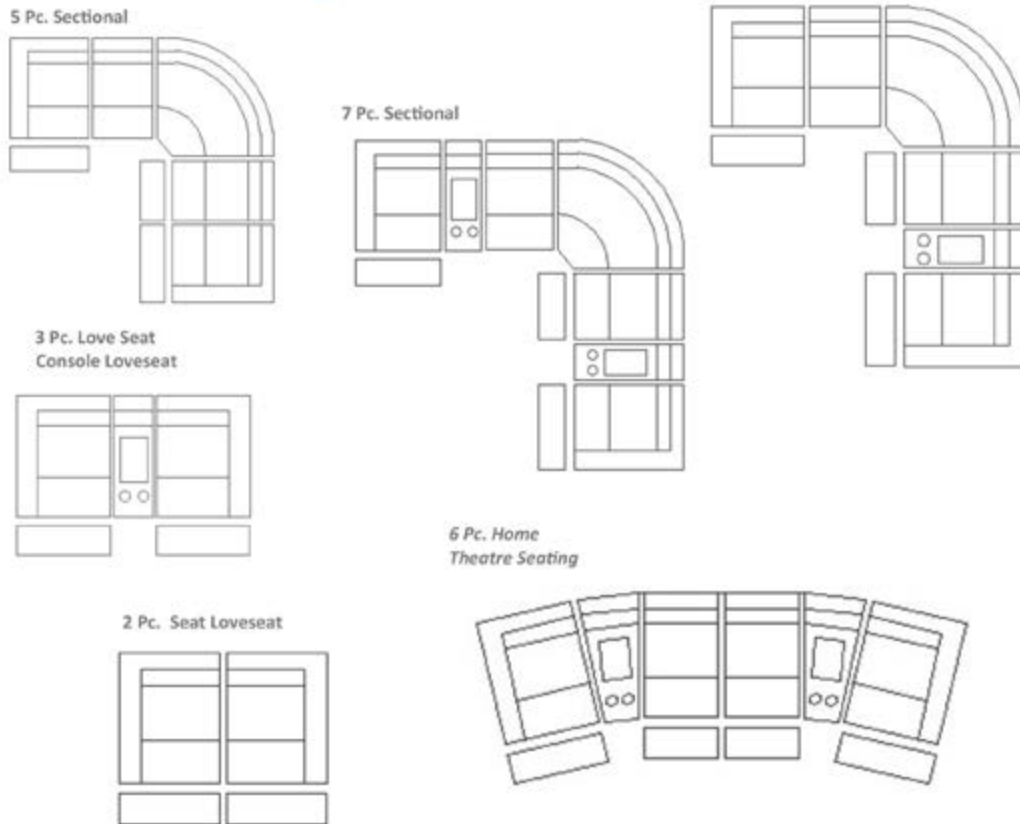

Best Selling Combinations

Casual Motion Comfort Style

Add that extra level of comfort only available with motion furniture. Whether you're buying furniture for a casual living space, or you want a hidden indulgence for a more formal living room, a well-designed motion piece can make all the difference. Home Source Industries has a wide variety of Casual Motion Comfort upholstery pieces to fit every home. Choose from high performance fabric or faux leather looks, and reclining sofas, loveseats, and chairs, or customize your own sectional with our modular program to fit any room.